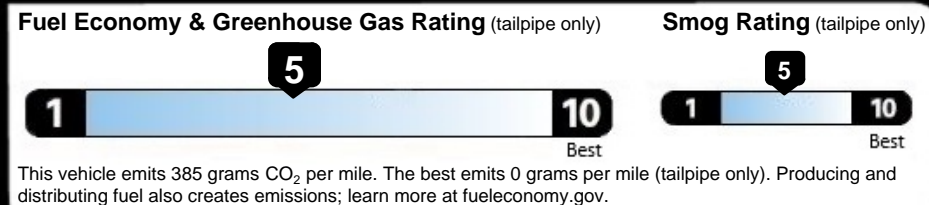

LIMITED WARRANTY/ROADSIDE ASSISTANCE

3 Years / 36,000 Miles Basic
5 Years / 60,000 Miles Powertrain
5 Years / Unlimited Mileage Rust Perforation
3 Years / 36,000 24/7 Roadside Assistance
See Owner Info Kit & Warranty for Details

OPTIONAL EQUIPMENT AND OTHER ITEMS

Manufacturer's Suggested Retail Price	$44,995.00
Exterior Color: Crystal White Pearl	
Full Tank of Gas	INCLD
Option Package: 23	$4,090.00
Subaru 12.1" Multimedia System w/ Navigation	
Power Moonroof	
Surround View Monitor System	
Black Nappa Leather-Trimmed Upholstery w/ Copper Stitch	
Ventilated Front Seats	
12-Way Power Driver's Seat w/ 4-Way Lumbar Support & Leg Extension	
8-Way Power Front Passenger Seat	
Black Power-Folding Heated Mirrors w/ Turn Signals	
Outback Mirror Package	$751.00
Auto-Dimming Exterior Mirror	
Auto-Dimming Mirror with Compass and Homelink	
Crossbar Set - Aero	$301.00
Rear Bumper Cover	$187.00

EPA DOT Fuel Economy and Environment

Gasoline Vehicle

Fuel Economy
23 MPG Small SUVs range from 14 to 125 MPG. The best vehicle rates 146 MPGe.
21 city 27 highway
4.3 gallons per 100 miles

You spend $2,250 more in fuel costs over 5 years compared to the average new vehicle.

Annual fuel cost $2,150

Actual results will vary for many reasons, including driving conditions and how you drive and maintain your vehicle. The average new vehicle gets 29 MPG and costs $8,500 to fuel over 5 years. Cost estimates are based on 15,000 miles per year at $3.30 per gallon. MPGe is miles per gallon equivalent. Vehicle emissions are a significant cause of climate change and smog.

fueleconomy.gov

Calculate personalized estimates and compare vehicles

PARTS CONTENT INFORMATION
FOR VEHICLES IN THIS CARLINE: U.S./CANADIAN PARTS CONTENT: 0% MAJOR SOURCES OF FOREIGN PARTS CONTENT: JAPAN: 85%
FOR THIS VEHICLE: FINAL ASSEMBLY POINT: OTA, GUNMA, JAPAN COUNTRY OF ORIGIN: ENGINE: JAPAN TRANSMISSION: JAPAN
Note: Parts content does not include final assembly, distribution, or other non-parts costs.

Privacy Notice
www.subaru.com/company/privacy.html

Destination and Delivery $1,450.00
Total Suggested Retail Price $51,774.00

THIS LABEL HAS BEEN APPLIED PURSUANT TO FEDERAL LAW, DO NOT REMOVE OR ALTER PRIOR TO THE DELIVERY TO THE ULTIMATE PURCHASER.